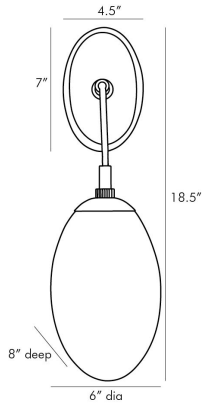

ARTERIOS

BINDI SCONCE

49648

H: 18.5 IN, W: 6 IN, D: 8 IN

Opal Glass

Contract Suitable As Is

An oval solid white marble stone backed with steel finished in antique brass showcases a large teardrop-shaped opal glass shade that is suspended by a taupe cloth cord establishing an elegance that instantly elevates a wallspace. The adjusts up to 18 inches to accommodate your design. Mount multiples along a hallway to create drama or place on either side of a mirror for a polished element. finish will vary. Damp-rated,

APPEARANCE

Material	Glass, Marble, Steel
Finish	Antique Brass, White Marble
Finish Will Vary	true
Top Coat/Sealant	true

DIMENSIONS

Backplate	16 IN
	H: 7 IN, W: 4.5 IN, D: 1.5 IN

WIRING

Rating	Damp
Cord	1 FT, SVT, Taupe Fabric
Socket	1, Type B--E12 Other
Maximum Watt	40
Voltage	110-120 V